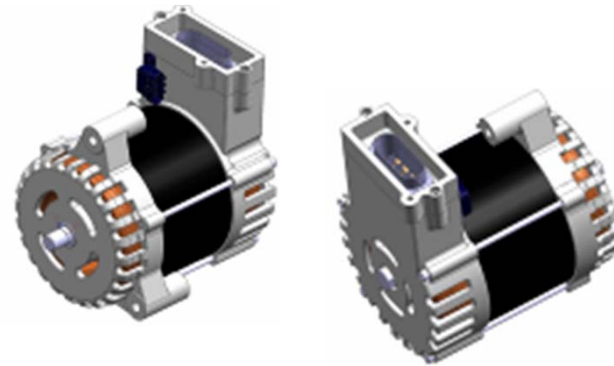

Generator and Fan Drives

**Crankshaft
Generator**

AC-Induction
Rated Power 20 kW

Fan Drive Motors

Full range of
AC-Induction / DC motors

KRAFT
ELECTRIC DRIVES

A division of Kraft Fluid Systems, Inc.

800.257.1155 • 440.238.5545